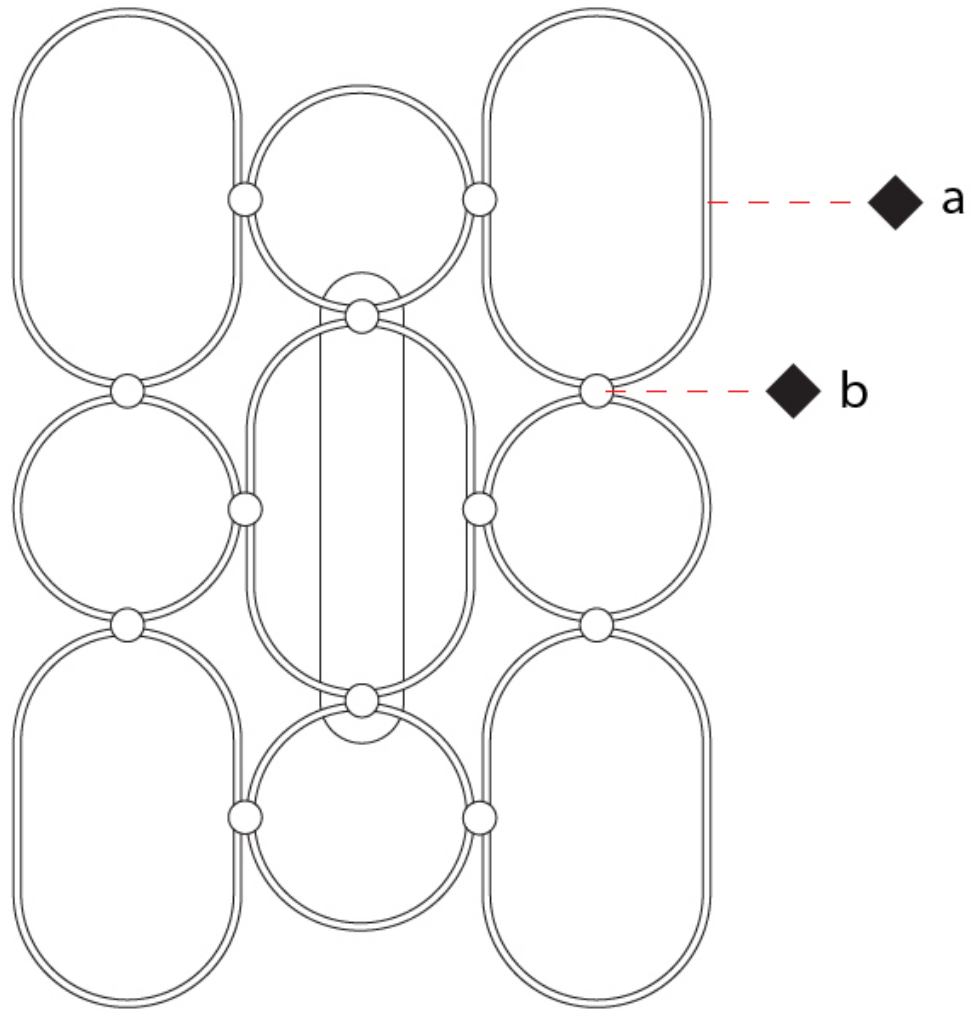

D43090-

PROJECT	_____
TYPE	_____
SPECIFIER	_____
QUANTITY	_____
DATE	_____

D