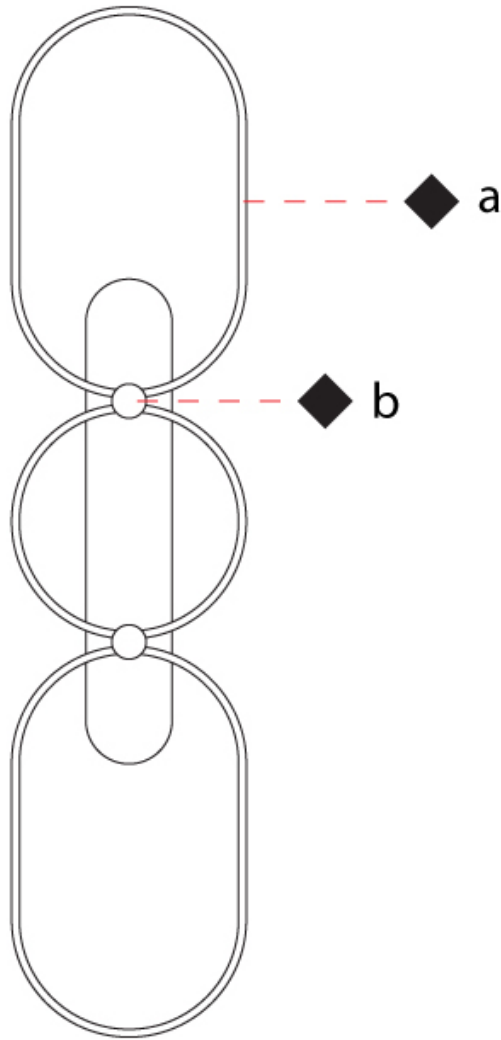

D43088-

PROJECT

TYPE

SPECIFIER

QUANTITY

DATE

D