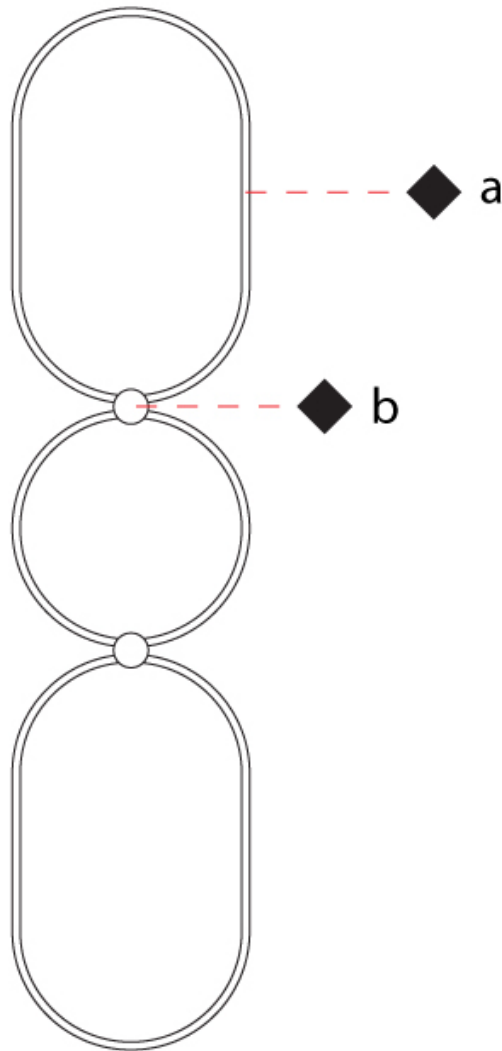

D43093-

PROJECT

TYPE

SPECIFIER

QUANTITY

DATE

D