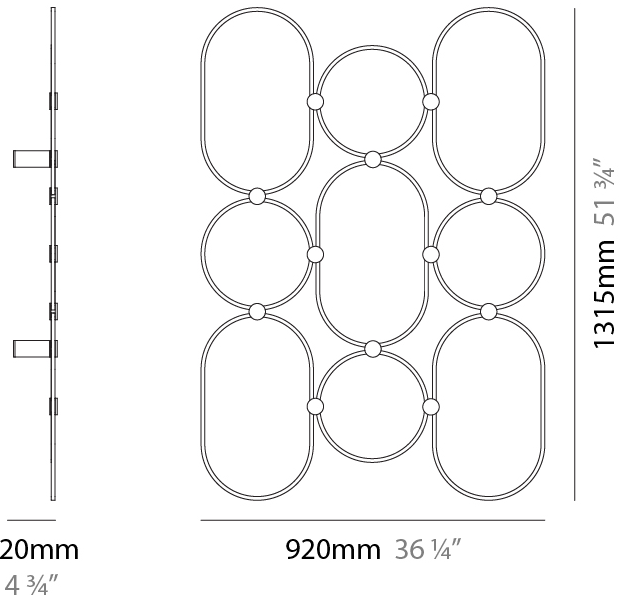

PROJECT _____
TYPE _____
SPECIFIER _____
QUANTITY _____
DATE _____

NONAME SURFACE

D43095-

base number   LED   Color   Finish
Dimming   Temperature   Options

1. To build a product code in our configurator select the specify button on the base model # product page
2. To build a manual product code on this datasheet choose from the options listed below in blue font and add the suffix to the base model #

GENERAL

Series: NoName
Partner: Icone
Division: Design
Installation: Surface
Product Type: Wall Surface
Mounting Location: Wall
Light Distribution: Indirect

PHYSICAL

Shape: Abstract
Length (mm): 920
Length (in): 36 3/4
Height (mm): 1315
Depth (mm): 130
Height (in): 51 3/4
Depth (in): 5 1/8
Fixture Finish: [BLK](#) / [WHB](#) / [WHW](#) / [BKB](#) / [BRA](#) / [SBS](#)
Fixture Material: Aluminum

ELECTRICAL

Lamp Type: LED
Input Wattage (W): 116
Dimming: [Phase Dimming](#) / [0-10V Dimming](#)
Driver Included: No
Driver Location: Remote
Driver Class: Class 2
Input Voltage (V): 120 - 277
Output Voltage (V): 24

LED

Color Temperature (°K): [2700](#) / [3000](#)
Max. Delivered Lumen (lm): 15900 / 16500
CRI: >80 CRI
Lamp Life (hrs): 50000

OPTICAL

RATINGS AND CERTIFICATIONS

Certified By: Certified for North American Standards
IP rating: IP20